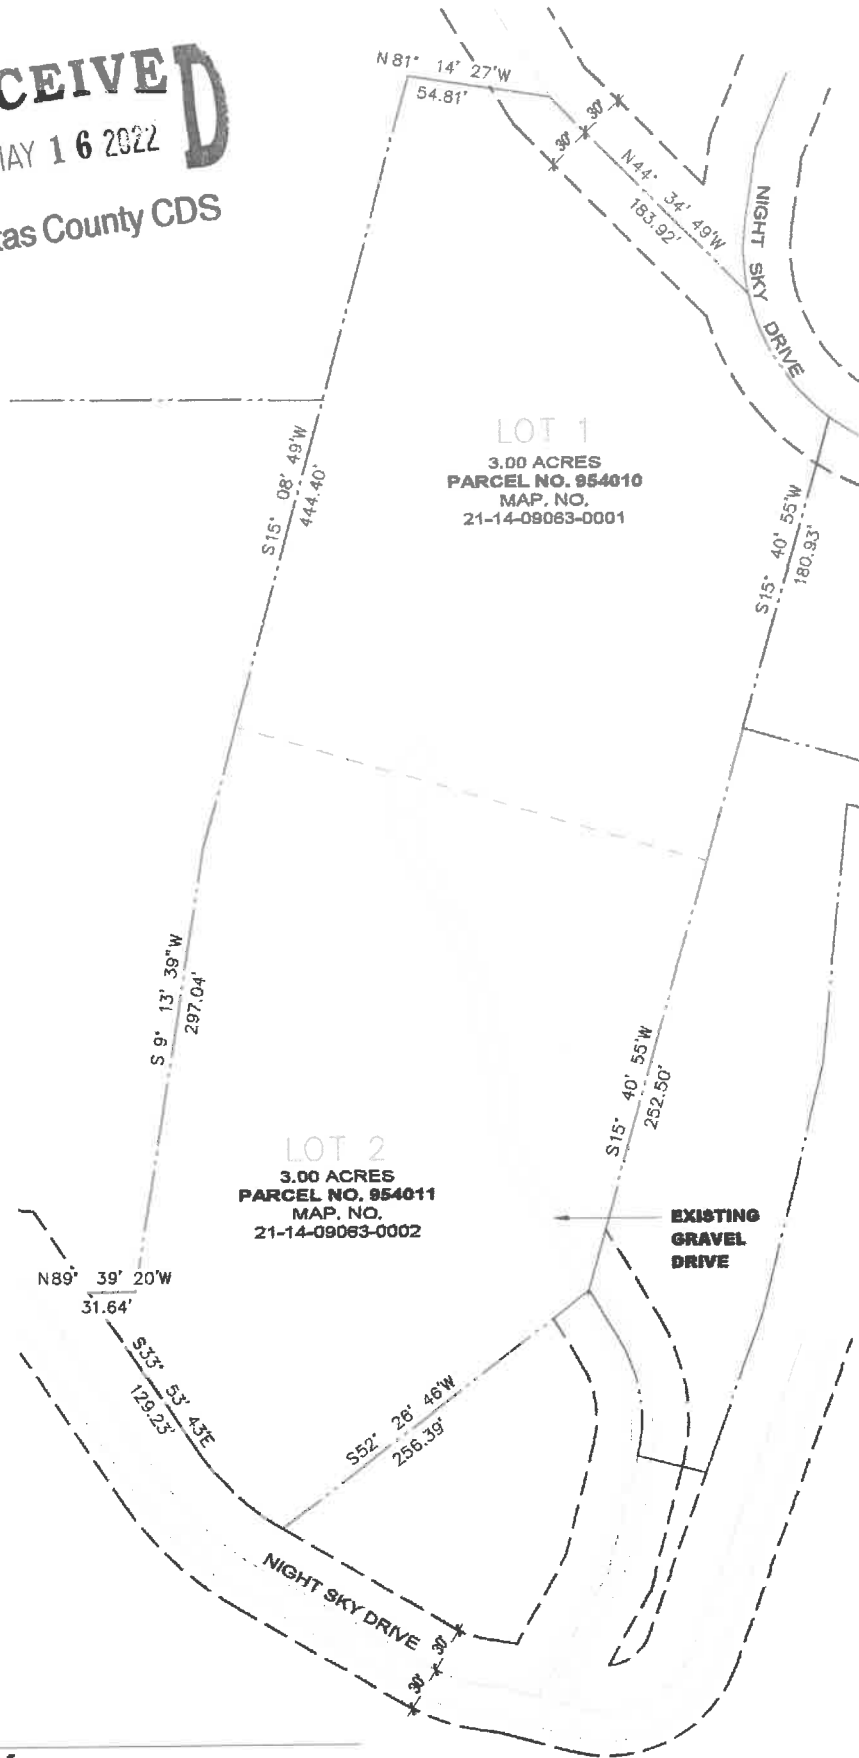

RECEIVED
MAY 16 2022
Kittitas County CDS

LOT 1
3.00 ACRES
PARCEL NO. 954010
MAP. NO.
21-14-09063-0001

LOT 2
3.00 ACRES
PARCEL NO. 954011
MAP. NO.
21-14-09063-0002

EXISTING GRAVEL DRIVE

 **SITE PLAN**
4" = 80' 0" **NTS**

sheet
A10.0
number
04.19.22

PROPOSED LOT COMBINATION
CHAUBEY RESIDENCE
PARCEL NO. 954010
Lots 1 and 2 Night Sky Dr.
Cle Elum, WA 98922

RYAN RHODES DESIGNS
303 Nickerson Street | Seattle, WA
ryanrhodesdesigns.com | 206.632.1818